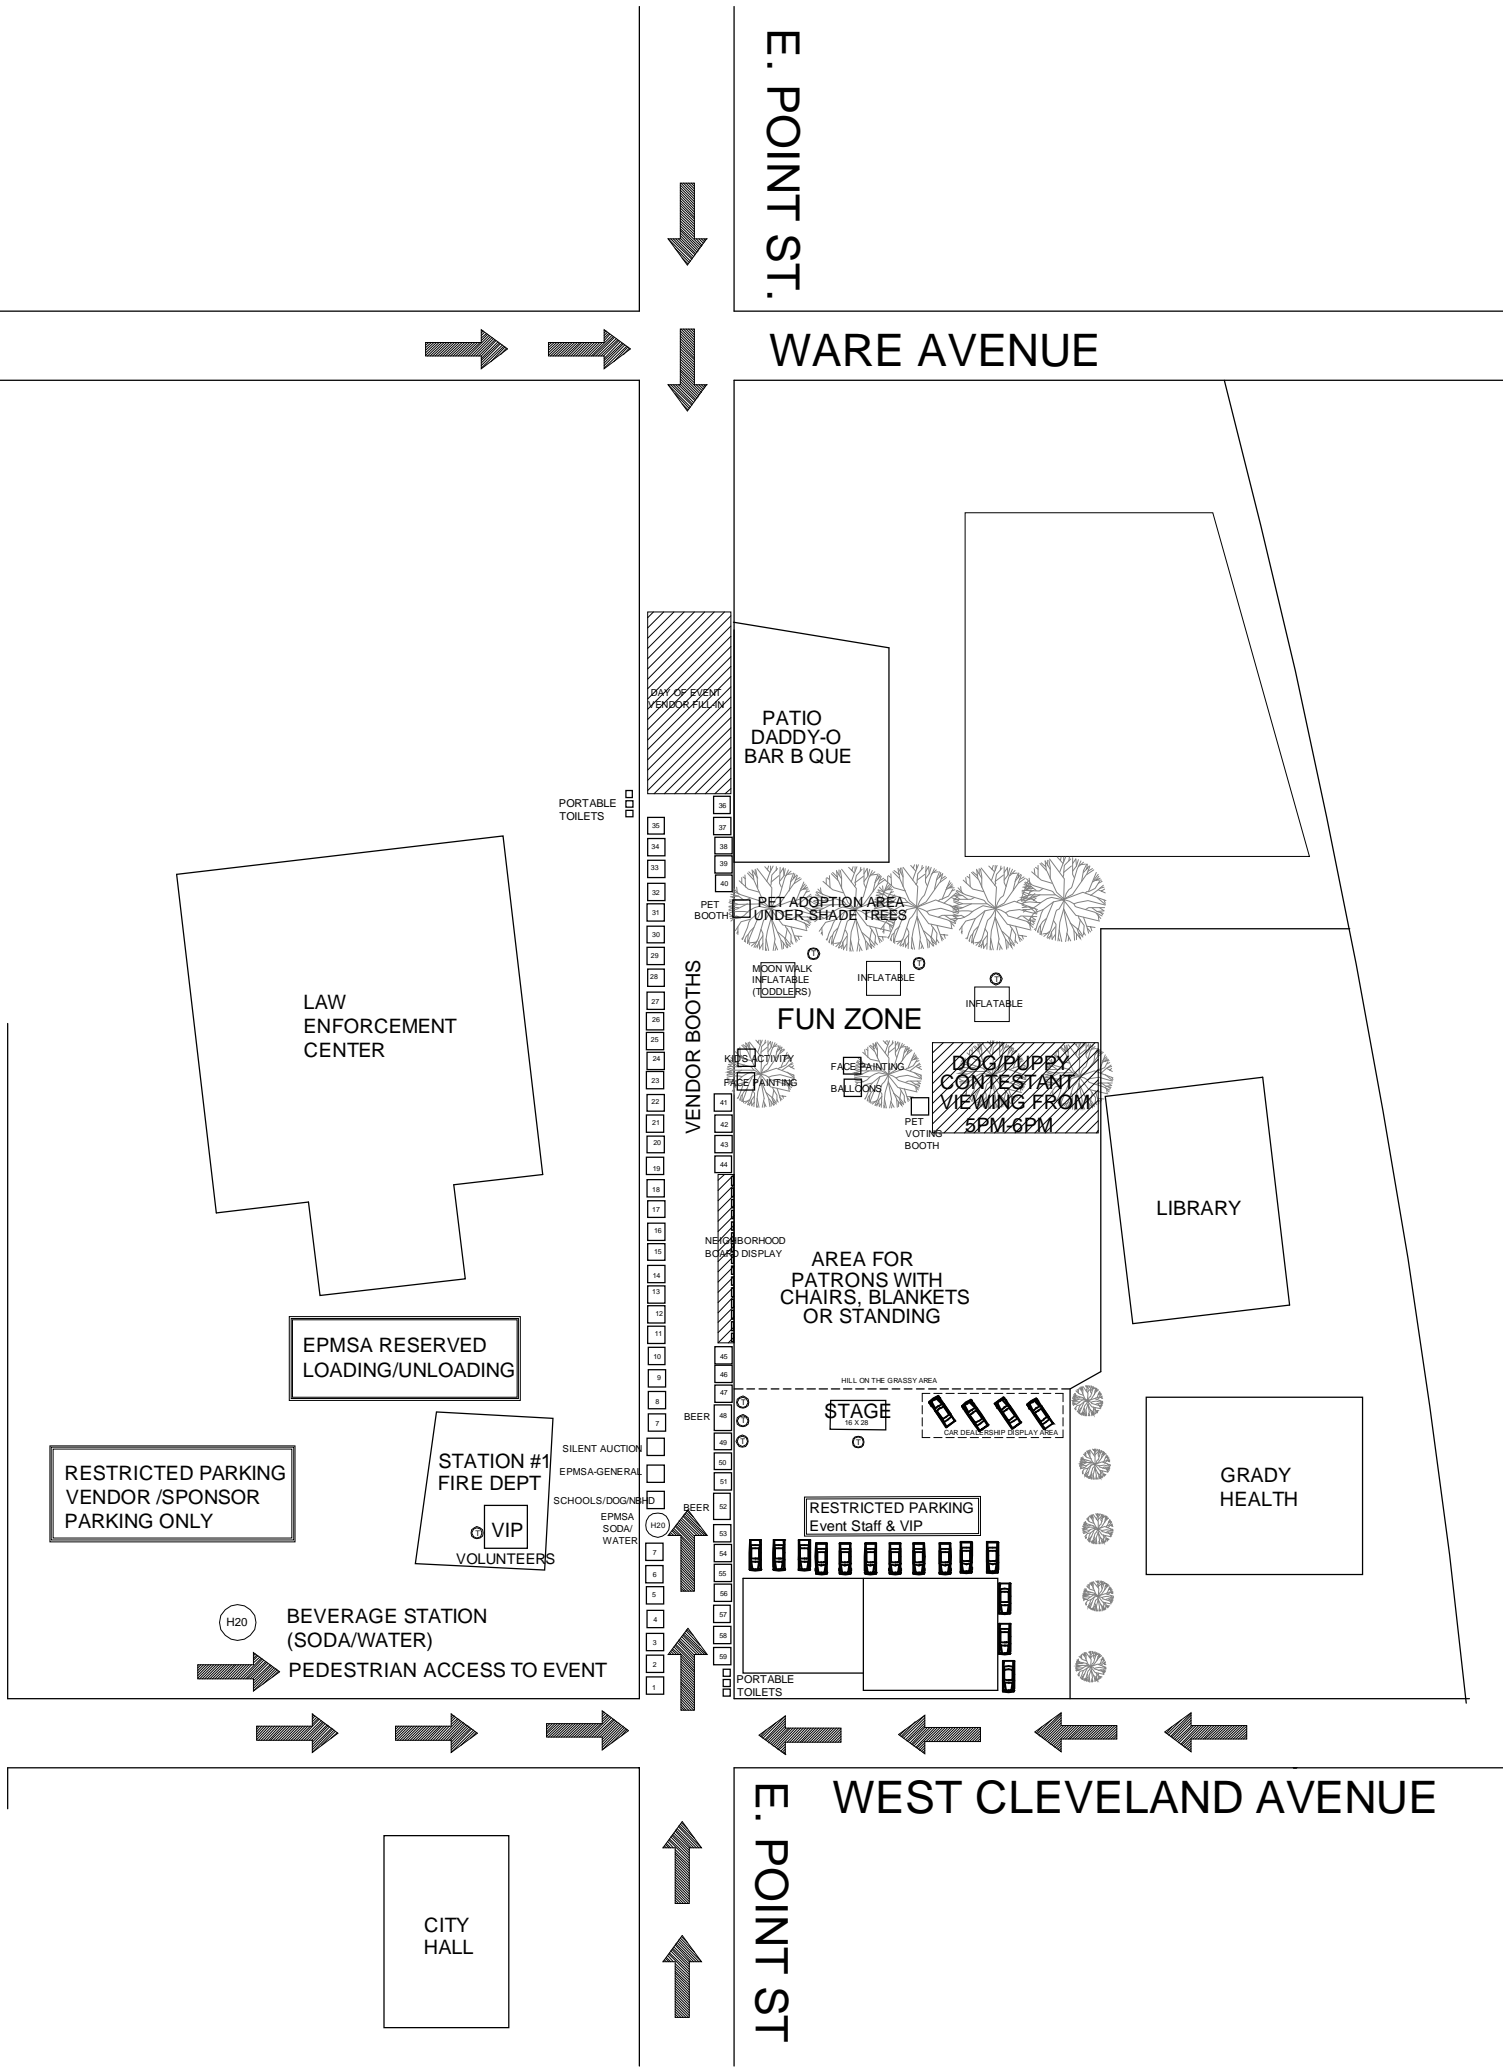

E. POINT ST.

WARE AVENUE

WEST CLEVELAND AVENUE

E. POINT ST

LAW ENFORCEMENT CENTER

PATIO DADDY-O BAR B QUE

PORTABLE TOILETS

VENDOR BOOTHS

FUN ZONE

LIBRARY

AREA FOR PATRONS WITH CHAIRS, BLANKETS OR STANDING

GRADY HEALTH

EPMSA RESERVED LOADING/UNLOADING

RESTRICTED PARKING VENDOR / SPONSOR PARKING ONLY

STATION #1 FIRE DEPT  
VIP VOLUNTEERS

STAGE 16 X 28

RESTRICTED PARKING Event Staff & VIP

H2O BEVERAGE STATION (SODA/WATER)  
PEDESTRIAN ACCESS TO EVENT

CITY HALL