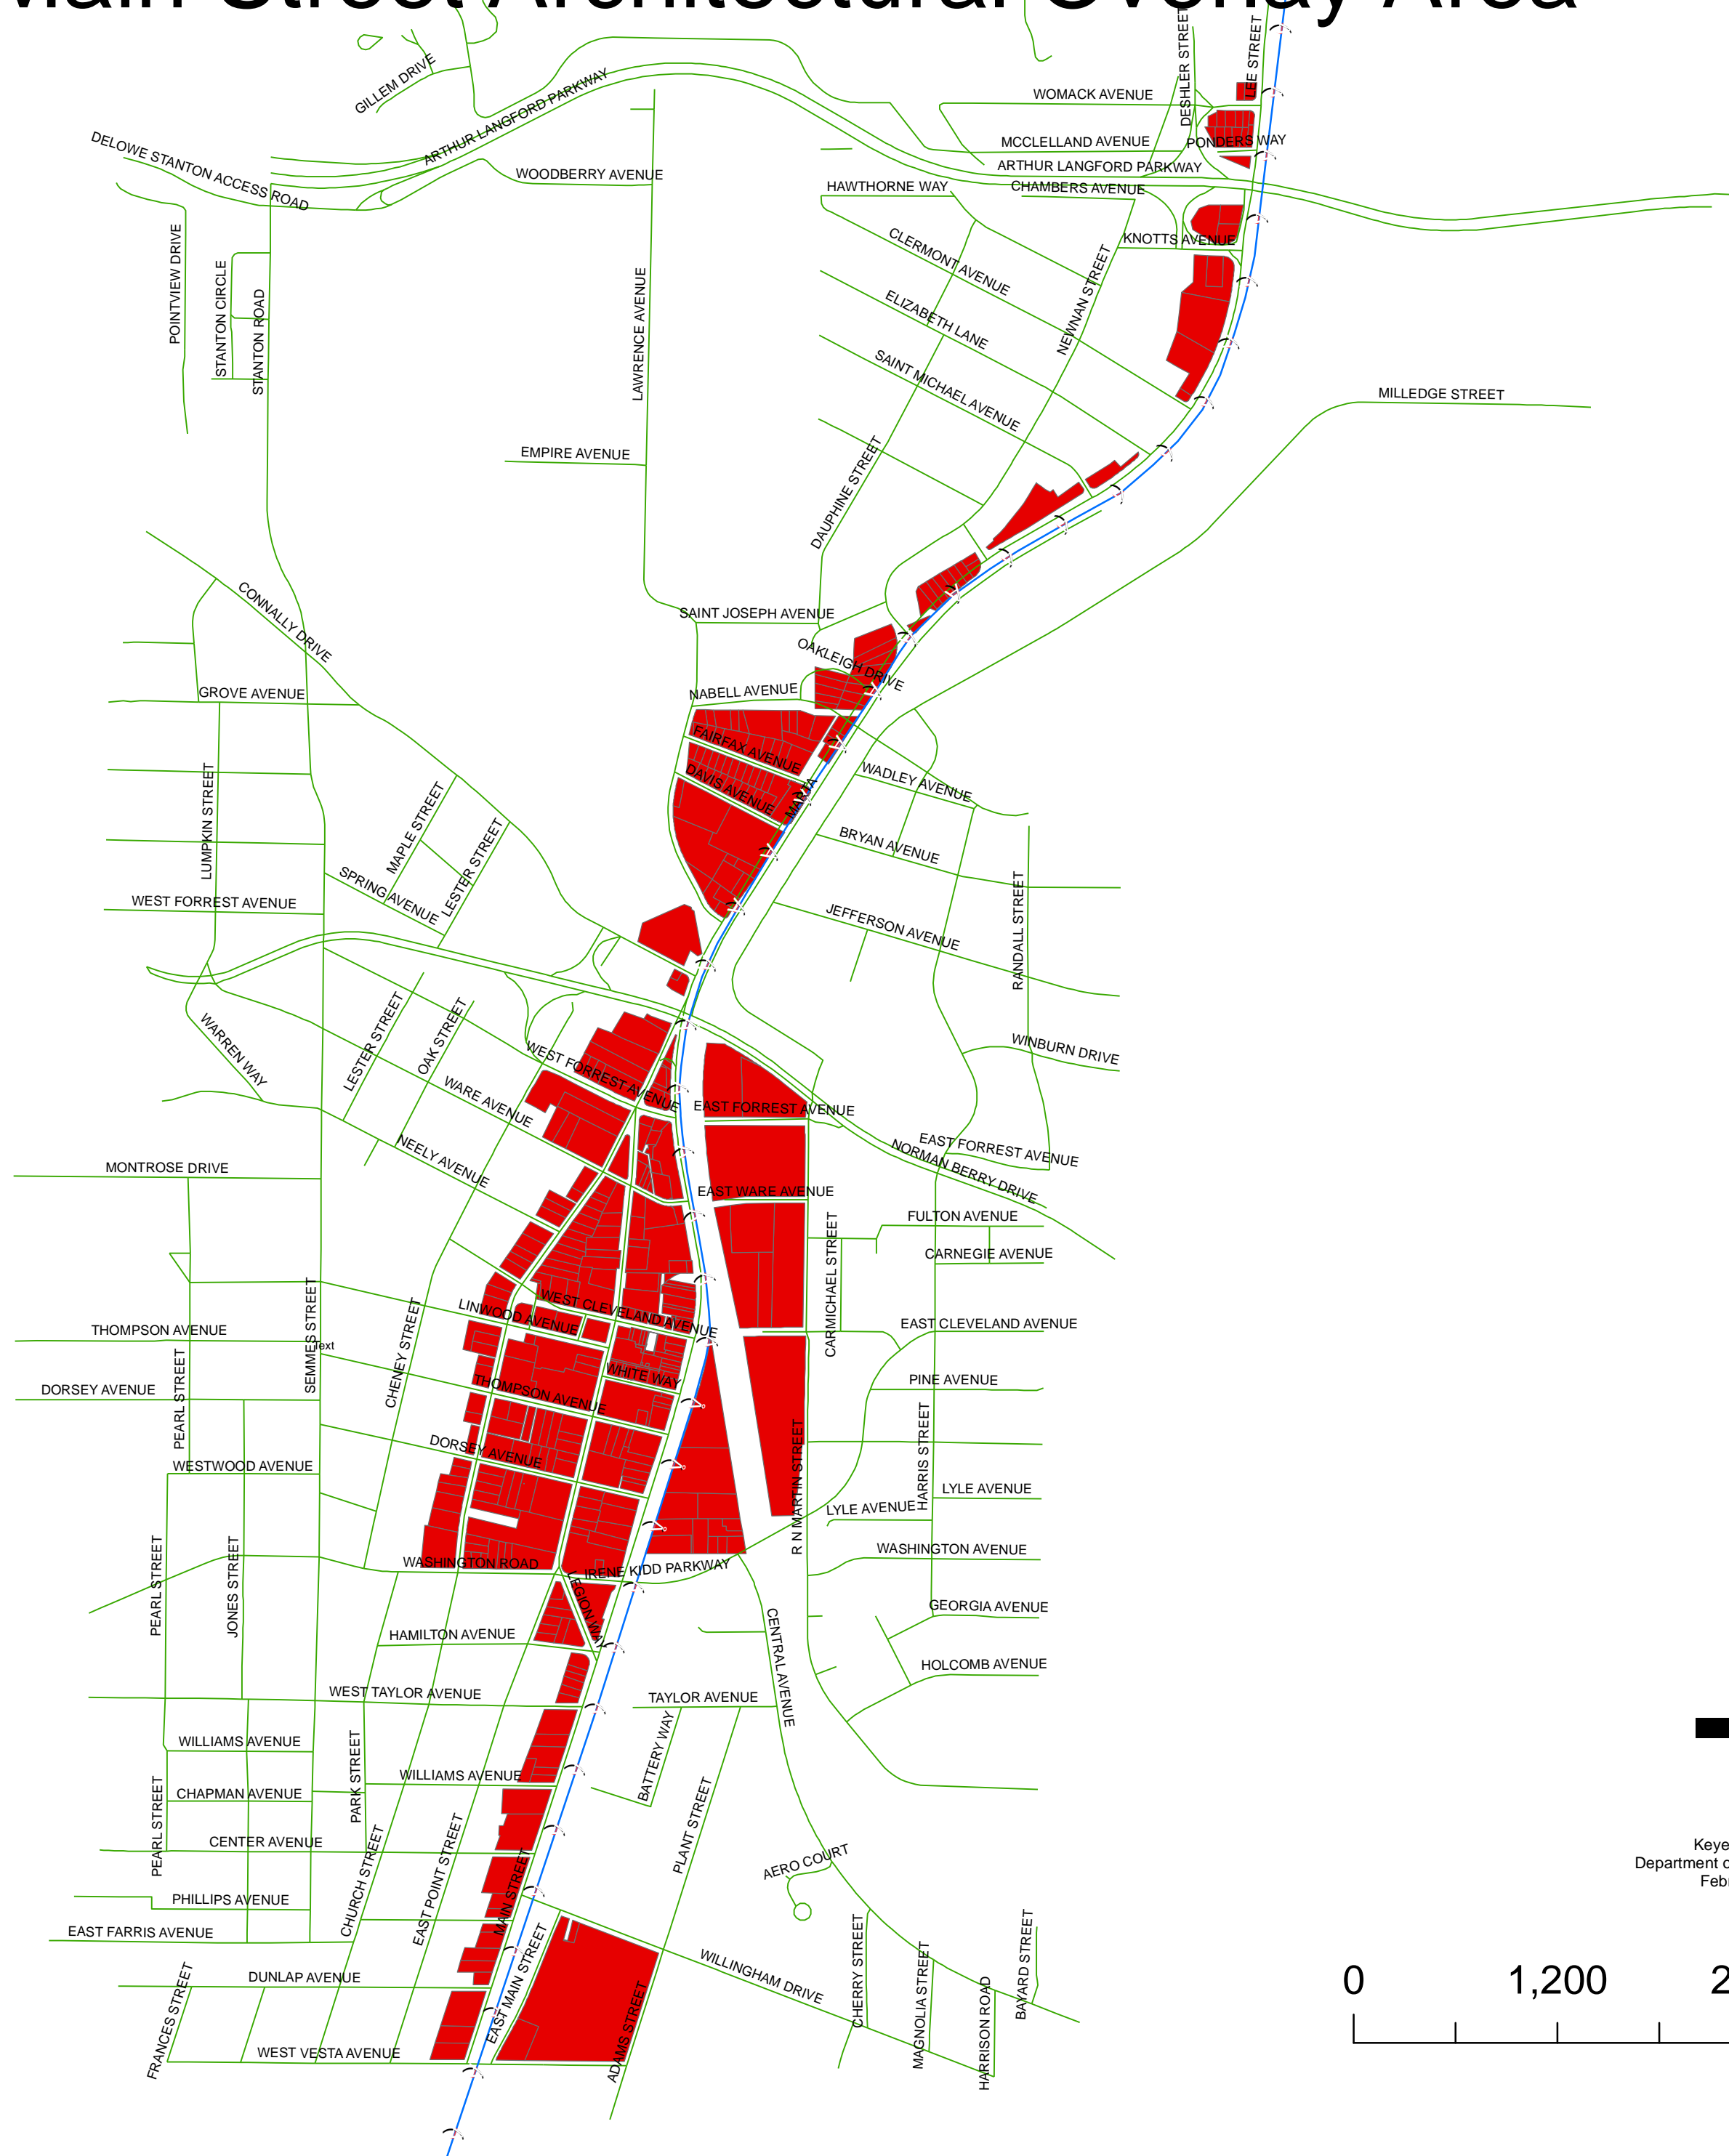

Main Street Architectural Overlay Area

Legend

-  Streets
-  Main Street Architectural Overlay
-  Transit_Marta_Rail

Keyetta M. Holmes
Department of Planning and Zoning
February 1, 2010